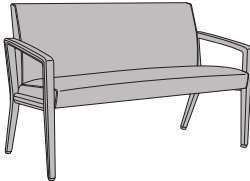

Modena Collection

MDABXX

Unit Style

34
34"W
(30" Seat Width)

46
46"W
(42" Seat Width)

Back Height Style

G
Short Back
(35" Height)