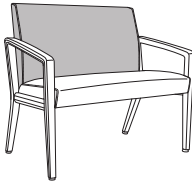

Modena Collection

MDABXX

Unit Style

34
34"W
(30" Seat Width)

46
46"W
(42" Seat Width)

Back Height Style

G
Short Back
(35" Height)