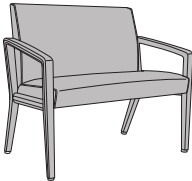

Modena Collection

MDABXX

Unit Style

34
34"W
(30" Seat Width)

46
46"W
(42" Seat Width)

Back Height Style

G
Short Back
(35" Height)